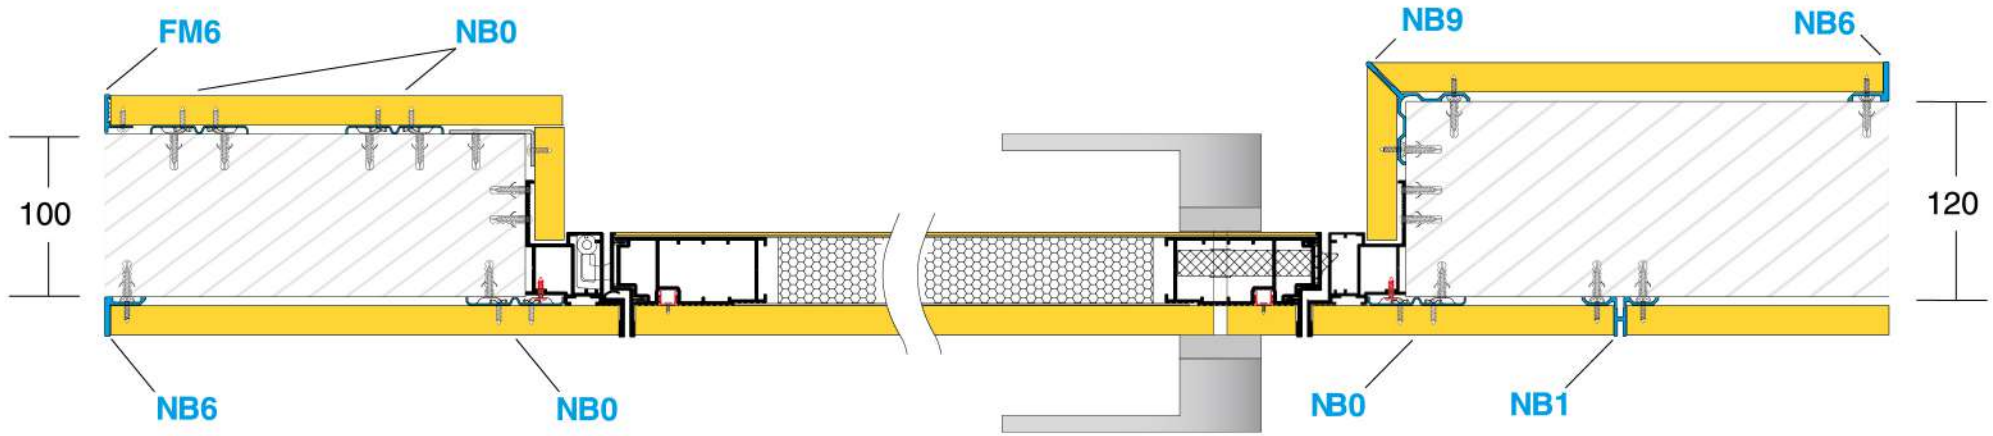

Finiture disponibili per profili H = 3012 mm
Finishing available for profiles H = 3012 mm

Quote espresse in millimetri.
Dimensions are in millimeters.

Accessori correlati
Related accessories

Porta NB a filo pannello

Porta raso pannellatura su NB

NB Flush Door

Door flush with paneling on NB

novità
new items
2020