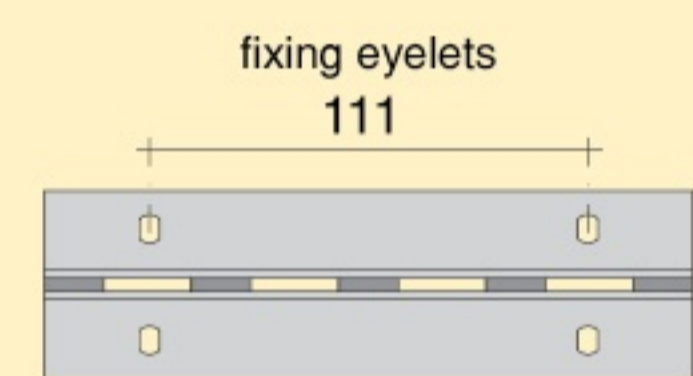

Screws for 10 mm panels

PKA.V100.ZIN
pack 100 pcs

Invisible fixing clamp

PKA.FPK1.TRA

Tearing resistance:
about 40 kg

Template

Lengths in mm		
2013	2531	3012

Gaskets
GRN.10MT.ARG
GRN.10MT.NER