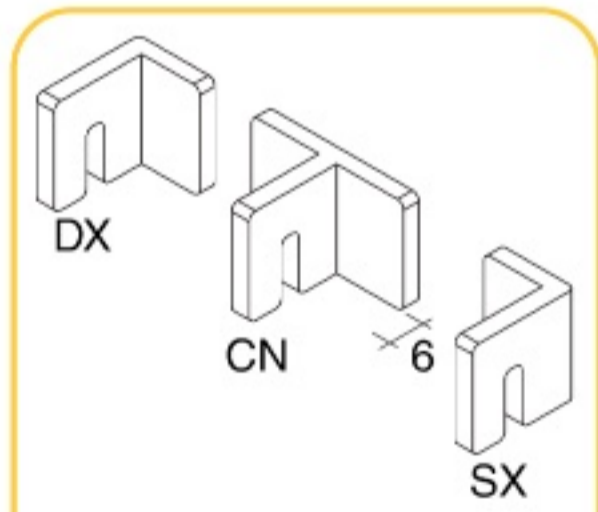

Screws for 10 mm panels

PKA.V100.ZIN
pack 100 pcs

Invisible fixing clamp

PKA.FPK1.TRA

Tearing resistance:
about 40 kg

Template

Lengths in mm		
2013	2531	3012

Gaskets
GRN.10MT.ARG
GRN.10MT.NER