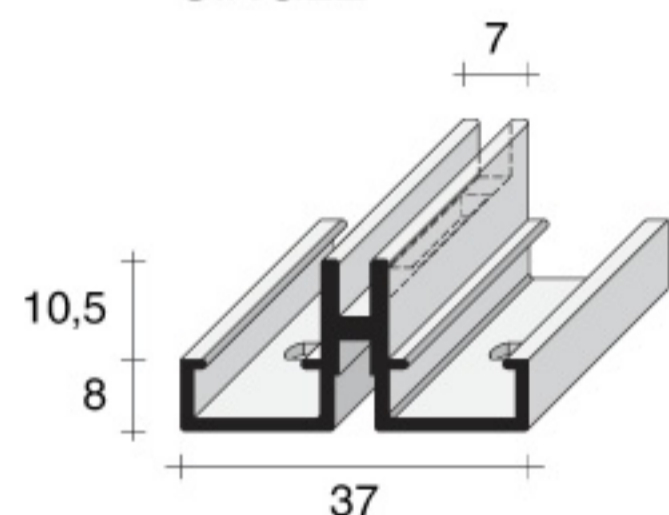

Profiles for 10 mm panel thickness or cover profiles

ALUMINIUM SLOTTED PROFILES

SINGLE

PK1

PK1.2013.NAT

PK1.2531.NAT
PK1.2531.ORO*

PK1.3012.ANE
PK1.3012.LUX
PK1.3012.NAT
PK1.3012.ORO