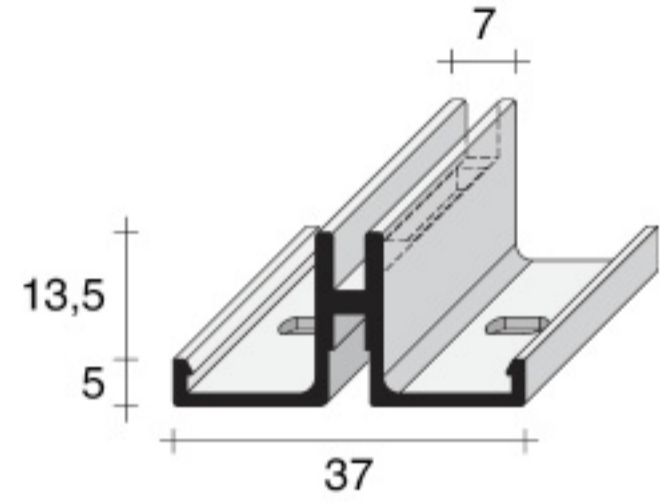

For 13 mm panel thickness - as plasterboard

ALUMINIUM SLOTTED PROFILES

SINGLE

CG1

CG1.2013.NAT

CG1.2531.NAT
CG1.2531.ORO*

CG1.3012.ANE*
CG1.3012.NAT
CG1.3012.ORO

DOUBLE

CG7.3012.ANE*
CG7.3012.NAT
CG7.3012.ORO

Panel hooks

FPN.06CN.TRA
FPN.06DX.TRA
FPN.06SX.TRA

Gaskets

GRN.10MT.ARG
GRN.10MT.NER

fixing eyelets
111

TOP VIEW: ASSEMBLY OF CG ON PLASTERBOARD STRUCTURE

- A** Slotted profile fixing to 2 linked uprights (fixed back to back).
- B** Wood shim of 5 mm on which screwing the plasterboard panels to avoid the panel deforming.