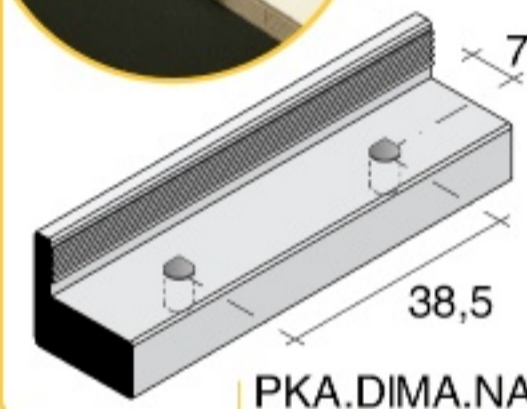

Screws for 10 mm panels

PKA.V100.ZIN
pack 100 pcs

Invisible fixing clamp

PKA.FPK1.TRA

Tearing resistance:
about 40 kg

Template

Lengths in mm		
2013	2531	3012

Gaskets
GRN.10MT.ARG
GRN.10MT.NER