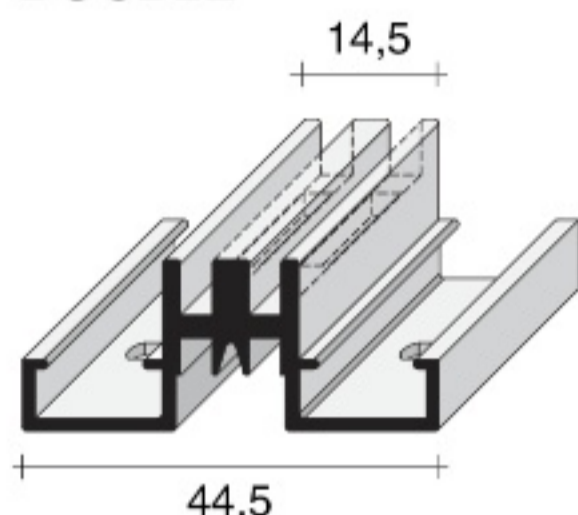

With 16 mm thickness lead-line plasterboard can be used the **CF1** profile

See EMBEDDED series, in the section SLOTTED PROFILES, page 28

* special items

Profiles for 10 mm panel thickness or cover profiles

ALUMINIUM SLOTTED PROFILES

SINGLE

PK1

PK1.2013.NAT

PK1.2531.NAT
PK1.2531.ORO*

PK1.3012.ANE
PK1.3012.LUX
PK1.3012.NAT
PK1.3012.ORO

DOUBLE

PK2