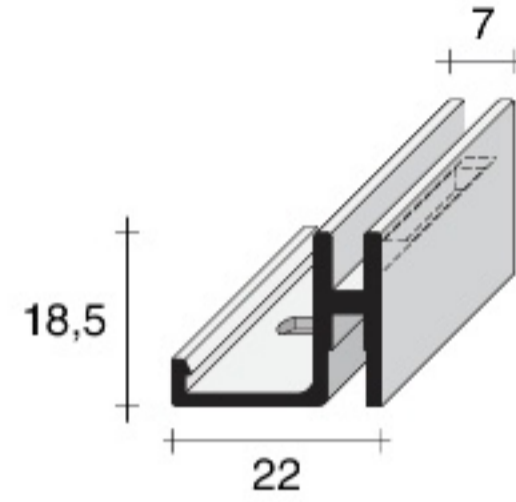

LATERAL

CG7

CG7.2013.NAT

CG7.2531.NAT
CG7.2531.ORO*

CG7.3012.ANE*
CG7.3012.NAT
CG7.3012.ORO