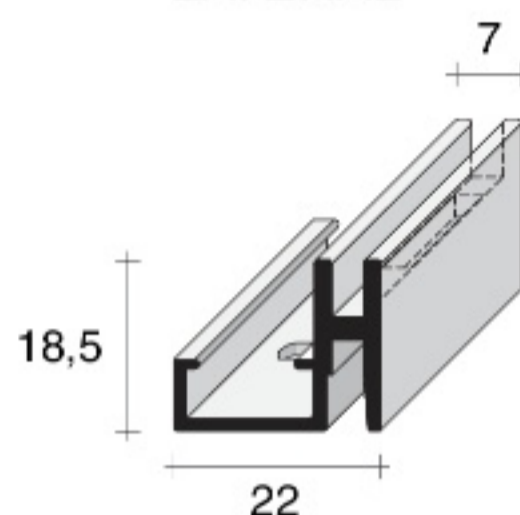

LATERAL

PK7

PK7.2013.NAT

PK7.2531.NAT
PK7.2531.ORO*

PK7.3012.ANE*
PK7.3012.LUX*
PK7.3012.NAT
PK7.3012.ORO