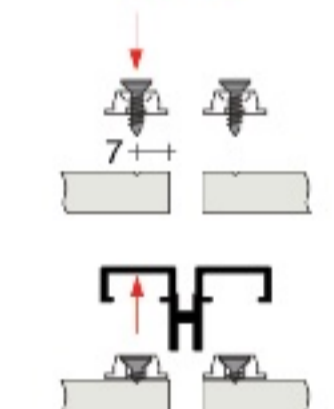

Screws for 10 mm panels

PKA.V100.ZIN
pack 100 pcs

Invisible fixing clamp

PKA.FPK1.TRA

Tearing resistance:
about 40 kg

Template

Lengths in mm		
2013	2531	3012

Gaskets
GRN.10MT.ARG
GRN.10MT.NER