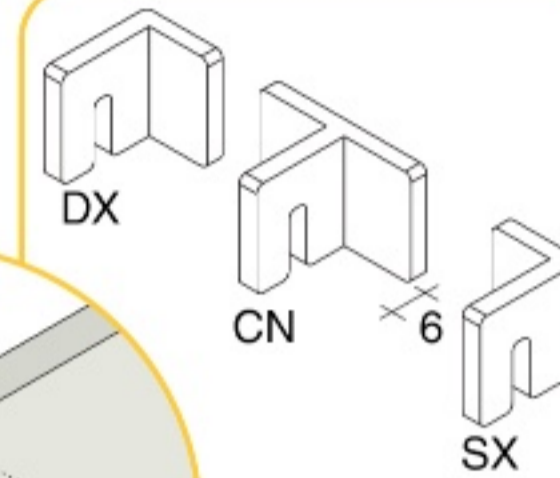

CG7.3012.ANE*
CG7.3012.NAT
CG7.3012.ORO

Panel hooks

FPN.06CN.TRA
FPN.06DX.TRA
FPN.06SX.TRA

Gaskets

GRN.10MT.ARG
GRN.10MT.NER

fixing eyelets
111

TOP VIEW: ASSEMBLY OF CG ON PLASTERBOARD STRUCTURE

- A** Slotted profile fixing to 2 linked uprights (fixed back to back).
- B** Wood shim of 5 mm on which screwing the plasterboard panels to avoid the panel deforming.