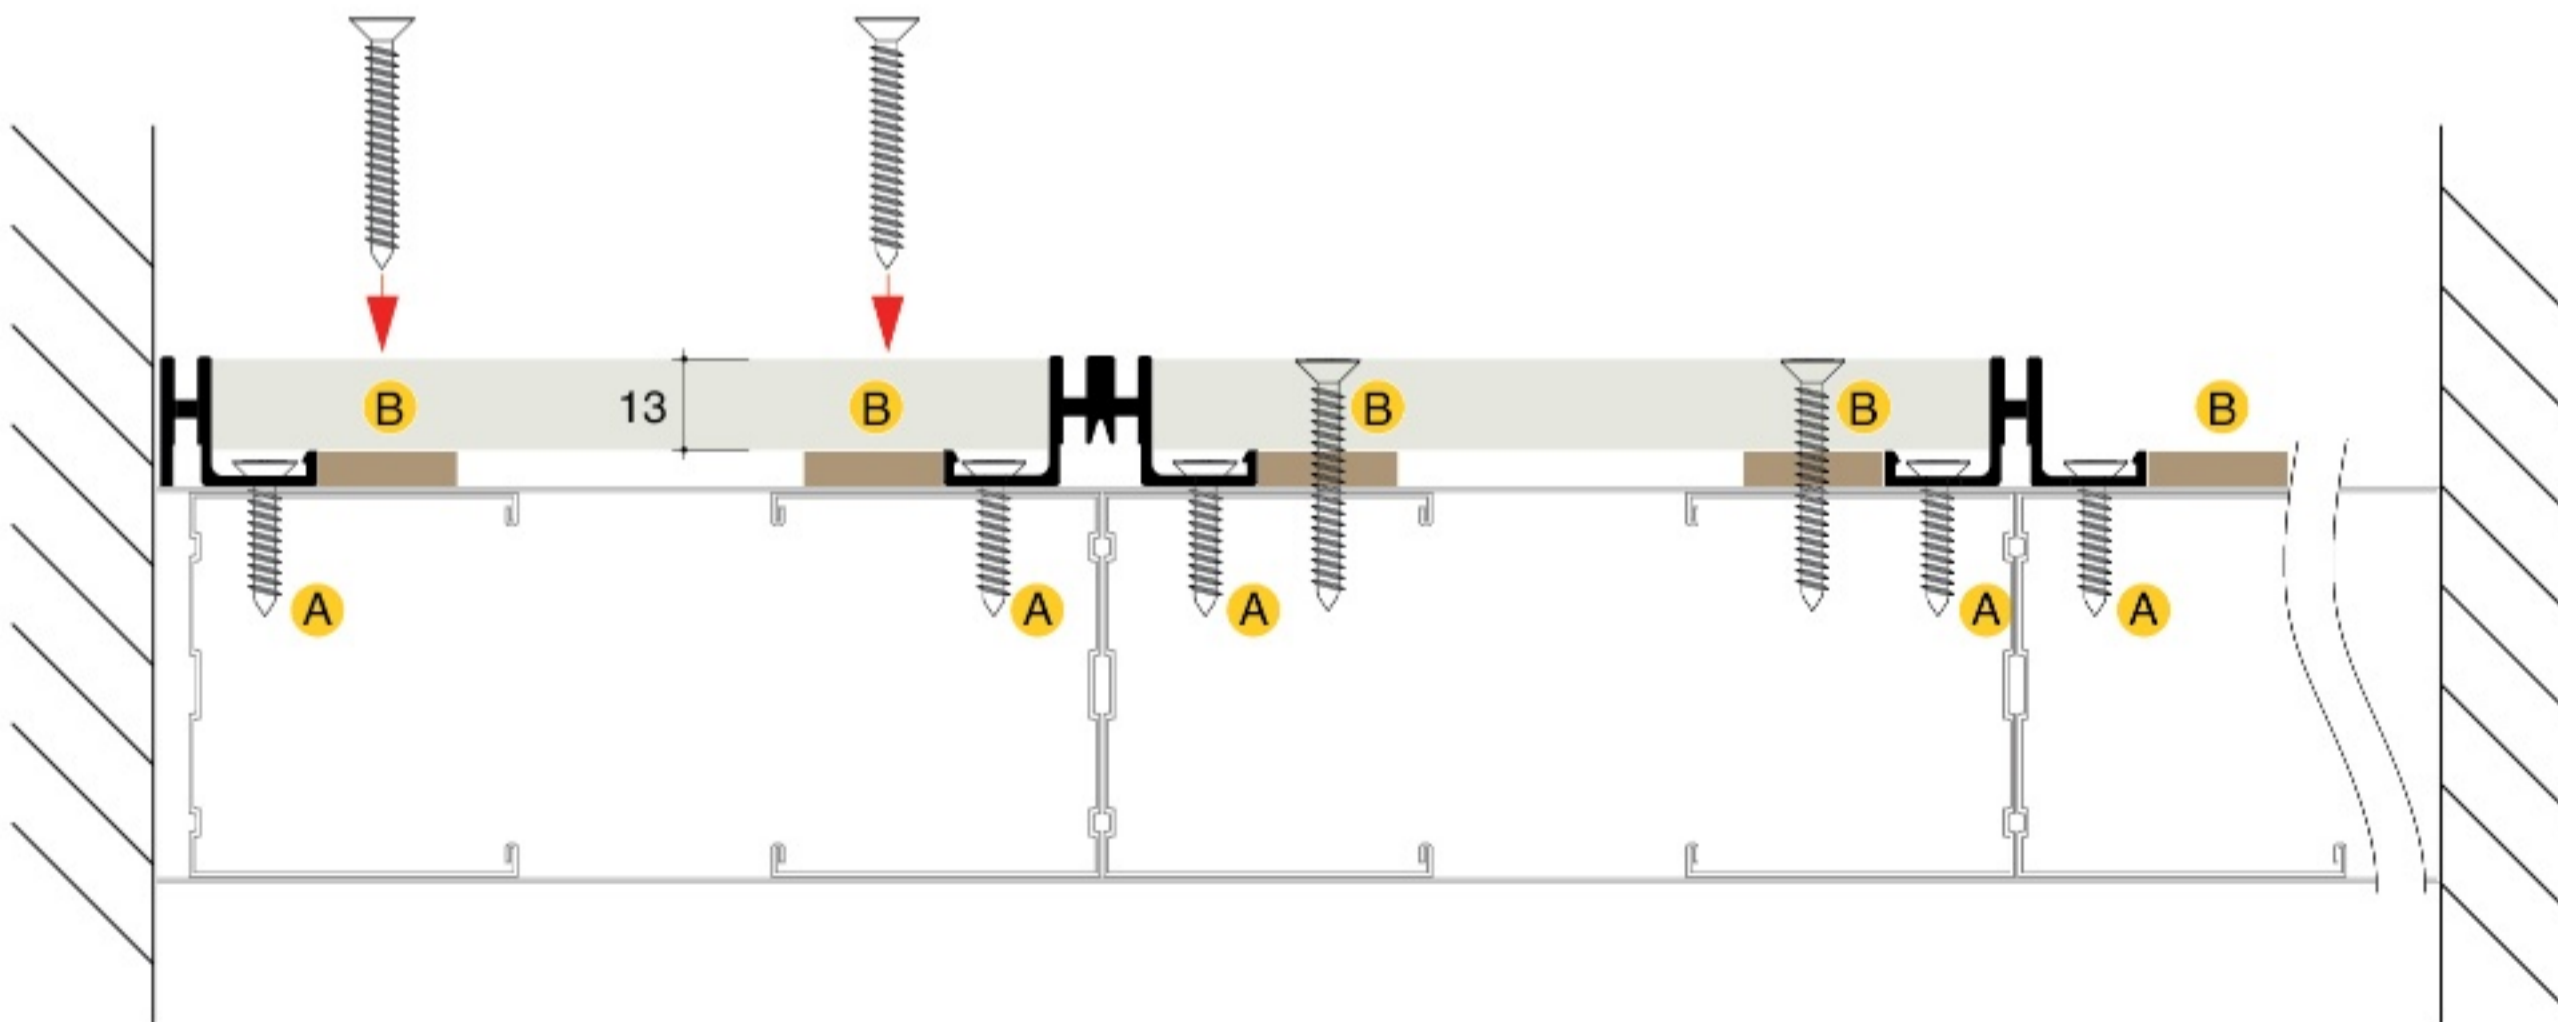

CG7.3012.ANE*
CG7.3012.NAT
CG7.3012.ORO

Panel hooks

FPN.06CN.TRA
FPN.06DX.TRA
FPN.06SX.TRA

Gaskets

GRN.10MT.ARG
GRN.10MT.NER

fixing eyelets
111

TOP VIEW: ASSEMBLY OF CG ON PLASTERBOARD STRUCTURE

- A** Slotted profile fixing to 2 linked uprights (fixed back to back).
- B** Wood shim of 5 mm on which screwing the plasterboard panels to avoid the panel deforming.

With 16 mm thickness lead-line plasterboard can be used the **CF1** profile

See EMBEDDED series, in the section SLOTTED PROFILES, page 28

* special items

Profiles for 10 mm panel thickness or cover profiles