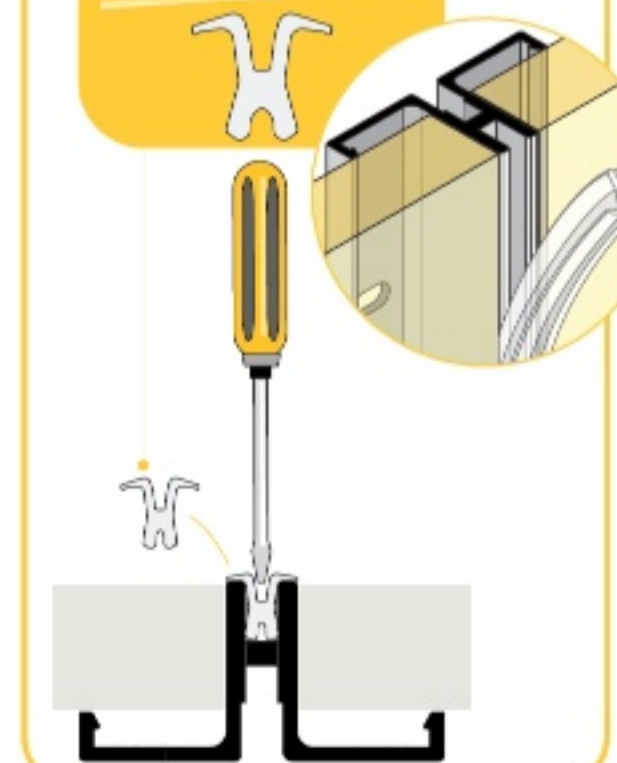

Lengths in mm

2013	2531	3012

AI	NAT	SATINIZED SILVER
	ANE	BLACK
	ORO	SATINIZED GOLD

With 16 mm thickness lead-line plasterboard can be used the **CF1** profile

See EMBEDDED series, in the section SLOTTED PROFILES, page 28

* special items