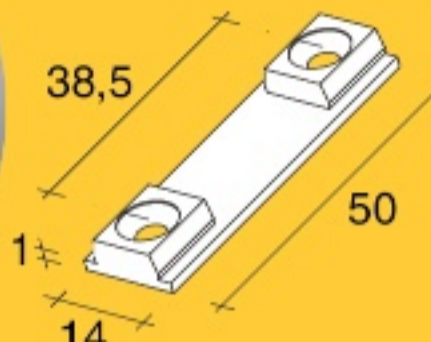

Screws for 10 mm panels

PKA.V100.ZIN
pack 100 pcs

Invisible fixing clamp

PKA.FPK1.TRA

Tearing resistance:
about 40 kg

Template

Lengths in mm		
2013	2531	3012

Gaskets
GRN.10MT.ARG
GRN.10MT.NER