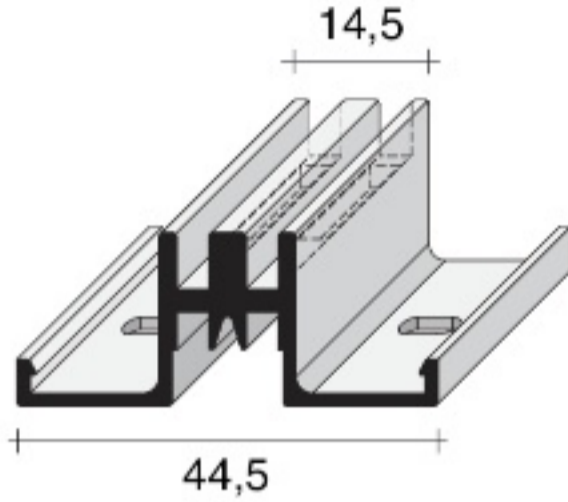

For 13 mm panel thickness - as plasterboard

ALUMINIUM SLOTTED PROFILES

SINGLE

CG1

CG1.2013.NAT

CG1.2531.NAT
CG1.2531.ORO*

CG1.3012.ANE*
CG1.3012.NAT
CG1.3012.ORO

DOUBLE

CG7.3012.ANE*
CG7.3012.NAT
CG7.3012.ORO

Panel hooks

FPN.06CN.TRA
FPN.06DX.TRA
FPN.06SX.TRA

Gaskets

GRN.10MT.ARG
GRN.10MT.NER

fixing eyelets
111

TOP VIEW: ASSEMBLY OF CG ON PLASTERBOARD STRUCTURE

- A** Slotted profile fixing to 2 linked uprights (fixed back to back).
- B** Wood shim of 5 mm on which screwing the plasterboard panels to avoid the panel deforming.