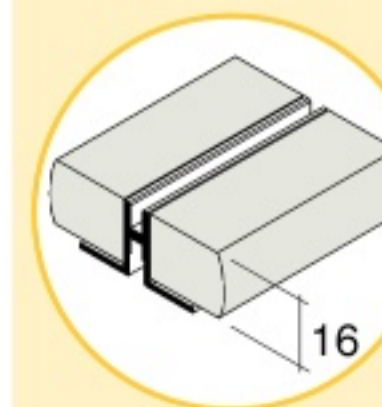

CG7.3012.ANE*
CG7.3012.NAT
CG7.3012.ORO

Panel hooks

FPN.06CN.TRA
FPN.06DX.TRA
FPN.06SX.TRA

Gaskets

GRN.10MT.ARG
GRN.10MT.NER

fixing eyelets
111

TOP VIEW: ASSEMBLY OF CG ON PLASTERBOARD STRUCTURE

- A** Slotted profile fixing to 2 linked uprights (fixed back to back).
- B** Wood shim of 5 mm on which screwing the plasterboard panels to avoid the panel deforming.

With 16 mm thickness lead-line plasterboard can be used the **CF1** profile

See EMBEDDED series, in the section SLOTTED PROFILES, page 28

* special items

Profiles for 10 mm panel thickness or cover profiles