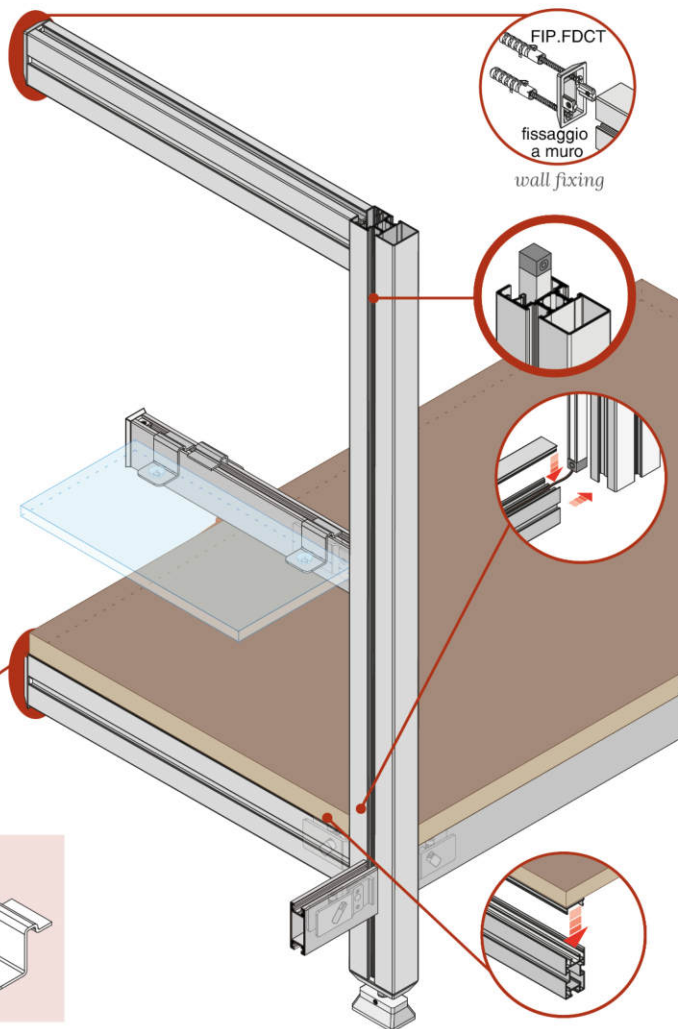

Autoportanti
Self-standing

FDL senza cremagliera

FDL system without slotted profile

Lampada a led per FDL
LED lamp for FDL

Cavaliere
Saddle

CAV.TR5L.NKS
CAV.TR5L.NKO

FDL con piani centrali

FDL system with central supports