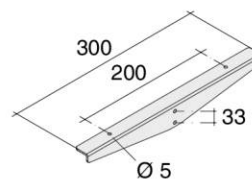

FDL con piani centrali

FDL system with central supports

L30

Codici
Codes

L30.P0JJ.____ 40